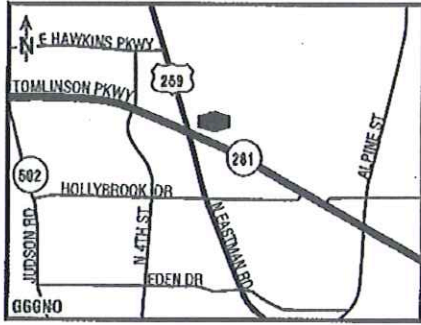

### Directions:

From I-20 West take exit 599 to TX Loop 281. Turn right at TX Loop 281 and continue 6.8 miles. Merge onto US 259 N via the ramp on right, hotel is on right. From 1-20 East take exit 596 to US 259/Eastman Rd. Turn left at US 259/Eastman Rd. Continue 6.8 miles, hotel is on right.