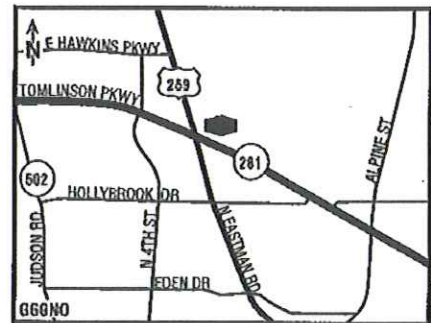

### Directions:

From I-20 West take exit 599 to TX Loop 281. Turn right at TX Loop 281 and continue 6.8 miles. Merge onto US 259 N via the ramp on right, hotel is on right. From 1-20 East take exit 596 to US 259/Eastman Rd. Turn left at US 259/Eastman Rd. Continue 6.8 miles, hotel is on right.

## Hampton Inn & Suites Longview North

3044 N. Eastman Rd – Longview, TX 75605