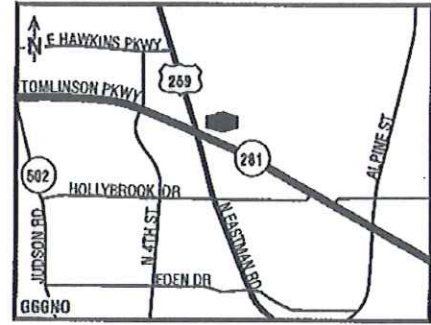

### Directions:

From I-20 West take exit 599 to TX Loop 281. Turn right at TX Loop 281 and continue 6.8 miles. Merge onto US 259 N via the ramp on right, hotel is on right. From 1-20 East take exit 596 to US 259/Eastman Rd. Turn left at US 259/Eastman Rd. Continue 6.8 miles, hotel is on right.