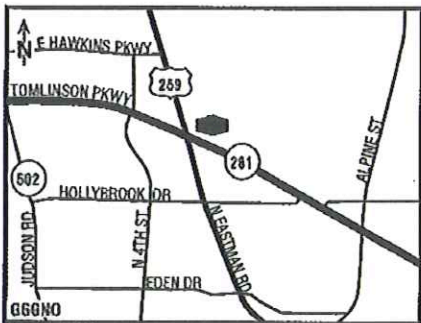

### Directions:

From I-20 West take exit 599 to TX Loop 281. Turn right at TX Loop 281 and continue 6.8 miles. Merge onto US 259 N via the ramp on right, hotel is on right. From 1-20 East take exit 596 to US 259/Eastman Rd. Turn left at US 259/Eastman Rd. Continue 6.8 miles, hotel is on right.